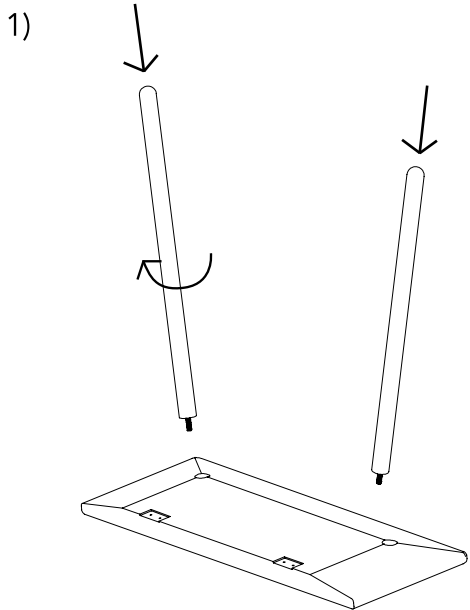

4)

Use suitable fixings for the wall.

5)

ASSEMBLY GUIDE FOR YOUR NEW PRODUCT

SKAGERAK
DENMARK

4)

Use suitable fixings for the wall.

5)

ASSEMBLY GUIDE FOR YOUR NEW PRODUCT

SKAGERAK
DENMARK

Mark screw holes at wanted location on wall.
Total height of table is 73 cm.

Mark screw holes at wanted location on wall.
Total height of table is 73 cm.