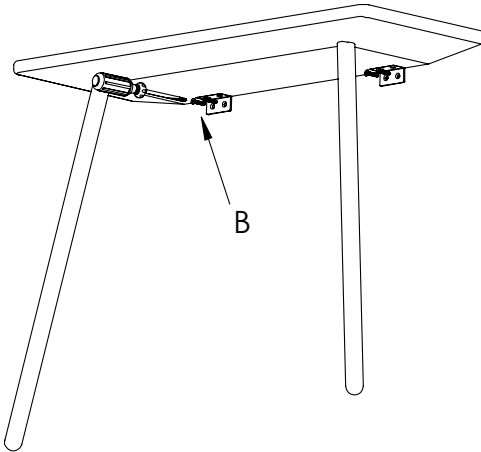

4)

Use suitable fixings for the wall.

5)

ASSEMBLY GUIDE FOR YOUR NEW PRODUCT

SKAGERAK
DENMARK

4)

Use suitable fixings for the wall.

5)

ASSEMBLY GUIDE FOR YOUR NEW PRODUCT

SKAGERAK
DENMARK

Mark screw holes at wanted location on wall.
Total height of table is 73 cm.

Mark screw holes at wanted location on wall.
Total height of table is 73 cm.