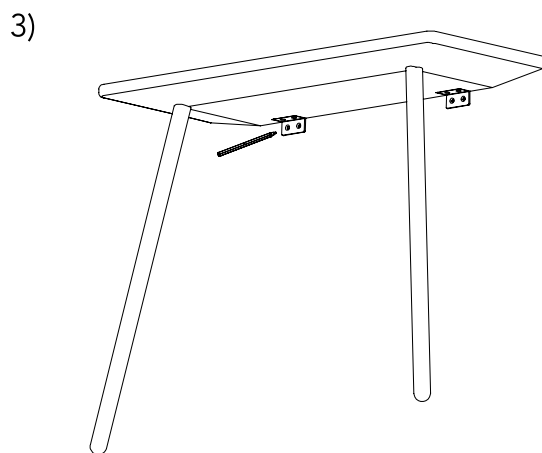

4)

Use suitable fixings for the wall.

5)

ASSEMBLY GUIDE FOR YOUR NEW PRODUCT

SKAGERAK
DENMARK

4)

Use suitable fixings for the wall.

5)

ASSEMBLY GUIDE FOR YOUR NEW PRODUCT

SKAGERAK
DENMARK

Mark screw holes at wanted location on wall.
Total height of table is 73 cm.

Mark screw holes at wanted location on wall.
Total height of table is 73 cm.