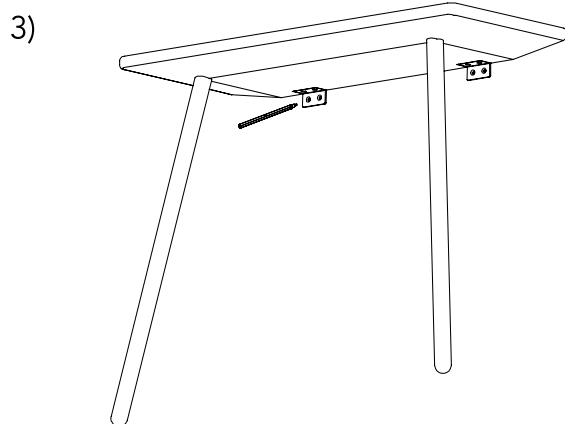

4)

Use suitable fixings for the wall.

5)

ASSEMBLY GUIDE FOR YOUR NEW PRODUCT

SKAGERAK
DENMARK

4)

Use suitable fixings for the wall.

5)

ASSEMBLY GUIDE FOR YOUR NEW PRODUCT

SKAGERAK
DENMARK

Mark screw holes at wanted location on wall.
Total height of table is 73 cm.

Mark screw holes at wanted location on wall.
Total height of table is 73 cm.