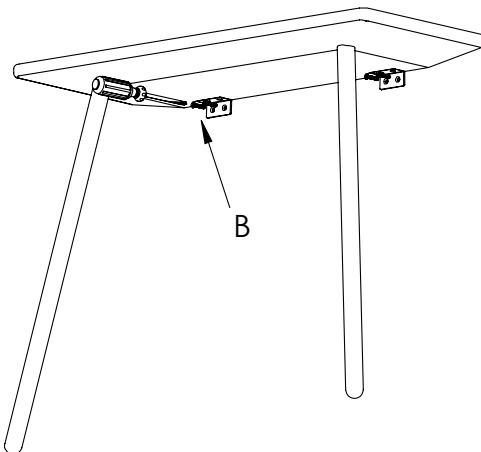

4)

Use suitable fixings for the wall.

5)

ASSEMBLY GUIDE FOR YOUR NEW PRODUCT

SKAGERAK
DENMARK

4)

Use suitable fixings for the wall.

5)

ASSEMBLY GUIDE FOR YOUR NEW PRODUCT

SKAGERAK
DENMARK

Mark screw holes at wanted location on wall.
Total height of table is 73 cm.

Mark screw holes at wanted location on wall.
Total height of table is 73 cm.