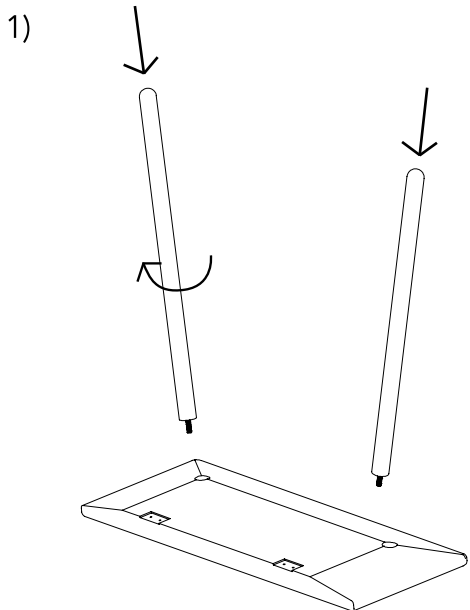

4)

Use suitable fixings for the wall.

5)

ASSEMBLY GUIDE FOR YOUR NEW PRODUCT

SKAGERAK
DENMARK

4)

Use suitable fixings for the wall.

5)

ASSEMBLY GUIDE FOR YOUR NEW PRODUCT

SKAGERAK
DENMARK

Mark screw holes at wanted location on wall.
Total height of table is 73 cm.

Mark screw holes at wanted location on wall.
Total height of table is 73 cm.