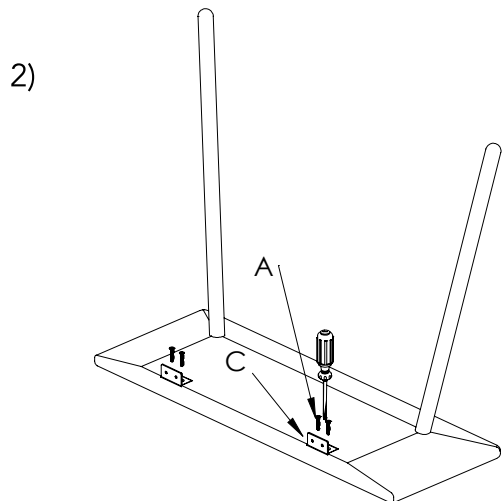

4)

Use suitable fixings for the wall.

5)

ASSEMBLY GUIDE FOR YOUR NEW PRODUCT

SKAGERAK
DENMARK

4)

Use suitable fixings for the wall.

5)

ASSEMBLY GUIDE FOR YOUR NEW PRODUCT

SKAGERAK
DENMARK

Mark screw holes at wanted location on wall.
Total height of table is 73 cm.

Mark screw holes at wanted location on wall.
Total height of table is 73 cm.