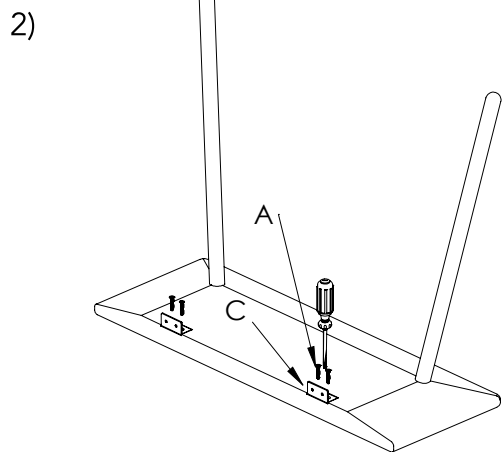

4)

Use suitable fixings for the wall.

5)

ASSEMBLY GUIDE FOR YOUR NEW PRODUCT

SKAGERAK
DENMARK

4)

Use suitable fixings for the wall.

5)

ASSEMBLY GUIDE FOR YOUR NEW PRODUCT

SKAGERAK
DENMARK

Mark screw holes at wanted location on wall.
Total height of table is 73 cm.

Mark screw holes at wanted location on wall.
Total height of table is 73 cm.